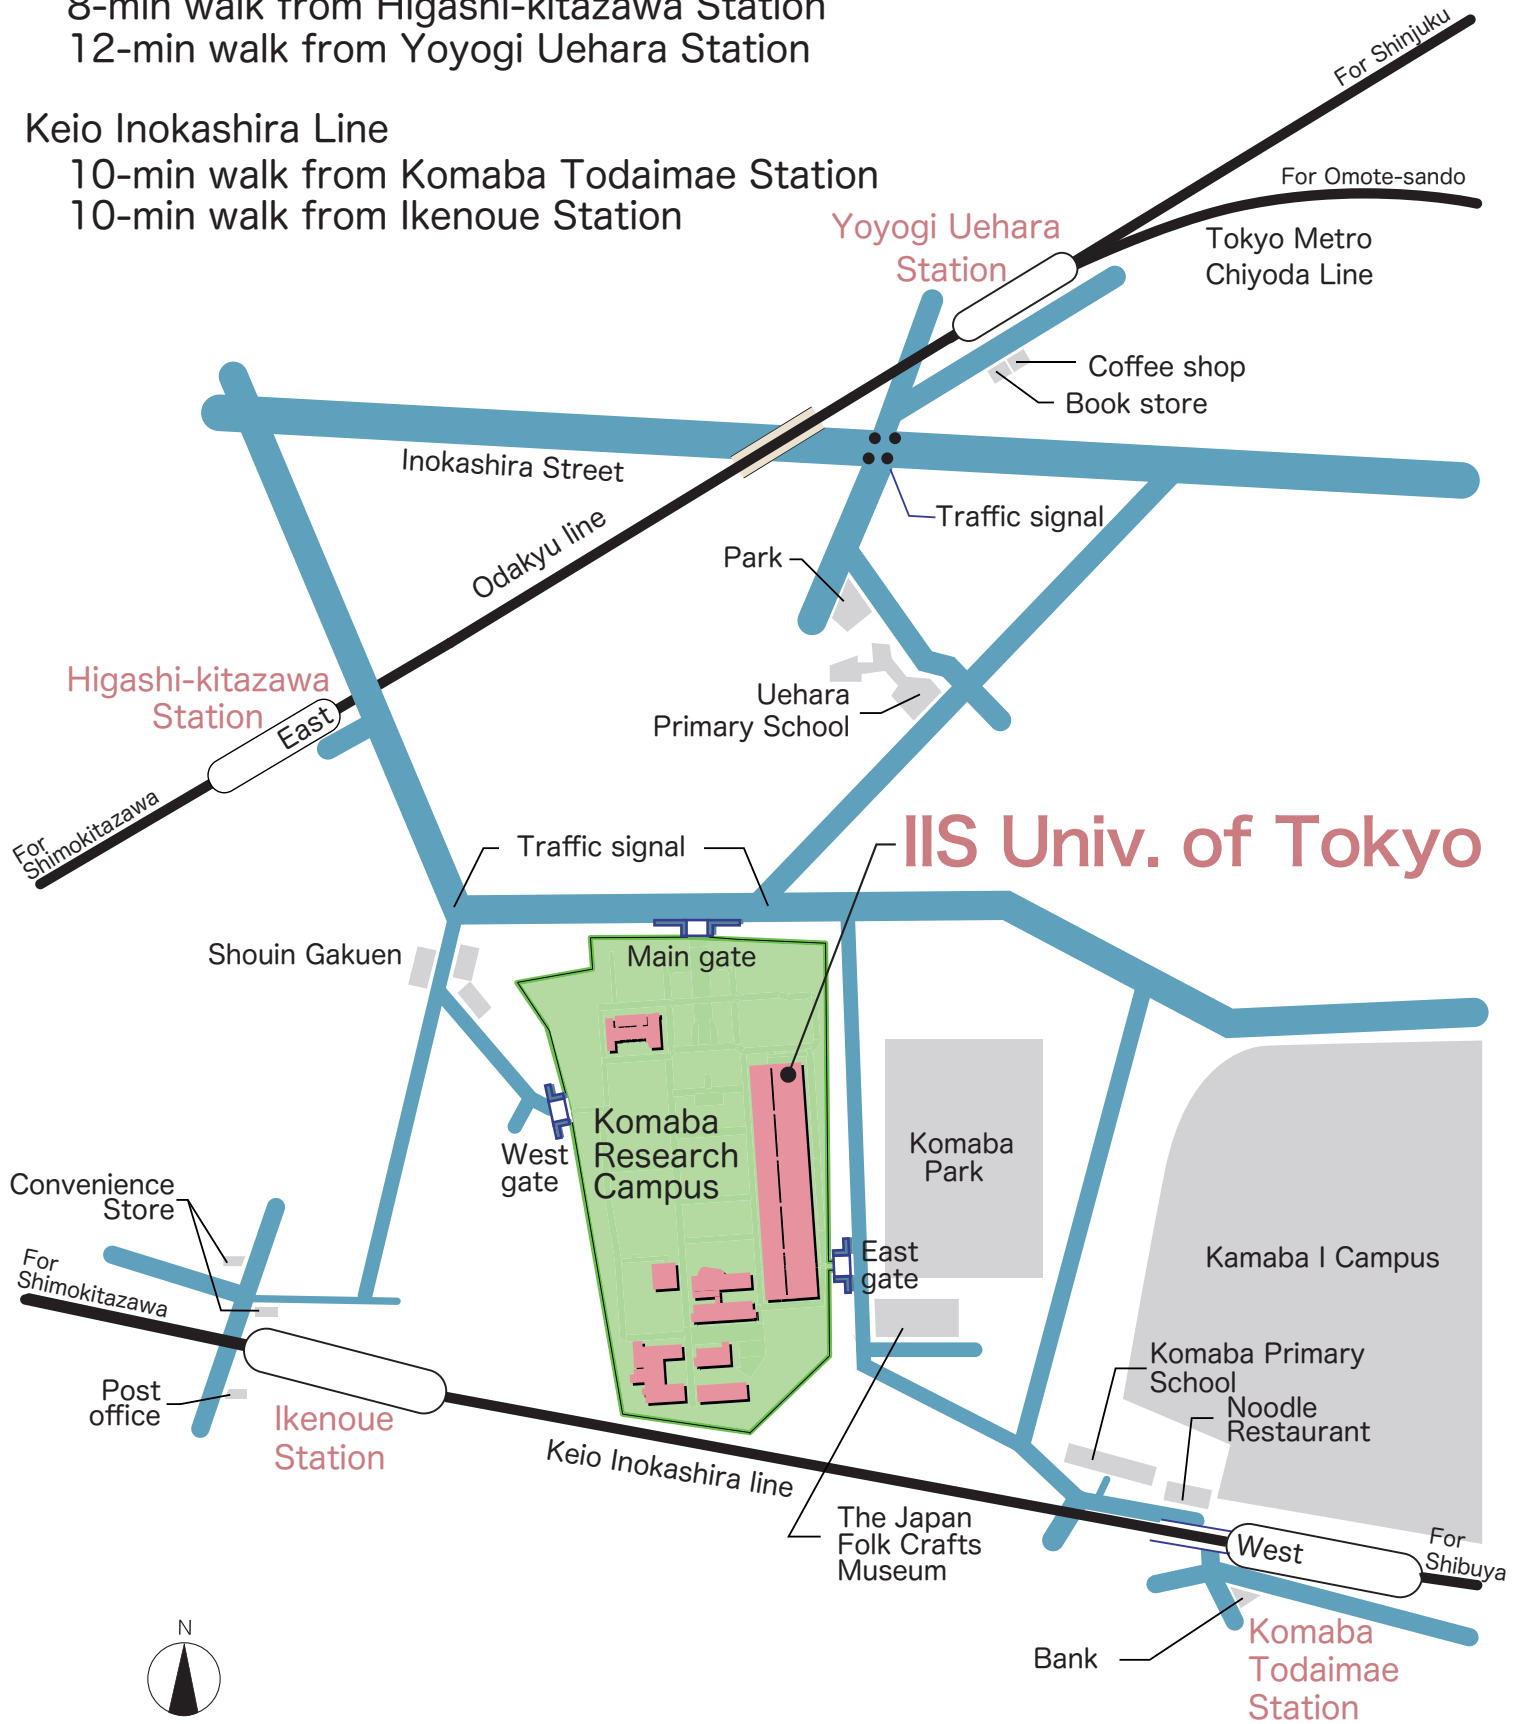

Odakyu Line/Tokyo Metro-Chiyoda Line
8-min walk from Higashi-kitazawa Station
12-min walk from Yoyogi Uehara Station

Keio Inokashira Line
10-min walk from Komaba Todaimae Station
10-min walk from Ikenoue Station